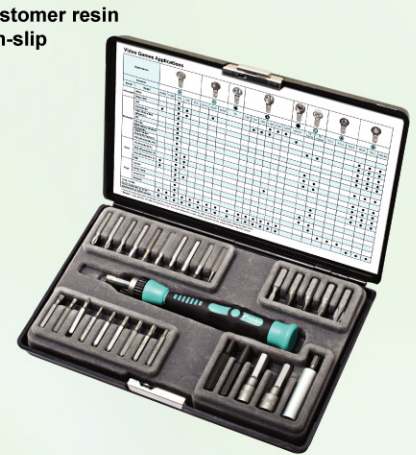

Video Games Applications

Appearance																										
Symbols																										
Brand	Model	PH000	PH00	PH0	PH1	PH2	SL2.0	SL3.0	SL5.0	T4	T5H	T6H	T8H	T10H	T15H	T20H	HEX 0.7	TS 3.8	TS 4.5	TA1.7	TA2.3	TA2.0	TRI 0	TRI 1	TRI 00	
Microsoft	XBox			•																						
	XBox 360			•	•			•		•				•												
Nintendo	Wii	•			•																			•	•	•
	GameCube			•																				•	•	•
	GBA (Game Boy Advance)			•																				•	•	•
	DS			•																				•	•	•
Nintendo	DS Lite			•																				•	•	•
	NES (News Original Nintendo)			•																				•	•	•
	SNES (Super Nintendo System)			•																				•	•	•
	N64 (Nintendo 64)			•																				•	•	•
Sony	PS (Playstation)			•	•																			•	•	•
	PS2 (Playstation 2)			•	•																			•	•	•
	PS3 (Playstation 3)	•		•	•									•										•	•	•
	PSP	•		•																				•	•	•
Sega	Saturn			•	•																					
	Game Gear			•																						
	Dreamcast			•																						
	Genesis			•																						
Toys, model		•	•	•	•	•	•	•	•	•	•	•	•	•	•	•	•							•	•	•
Case, controller or other accessories of video games		•	•	•	•	•	•	•	•	•	•	•	•	•	•	•	•							•	•	•